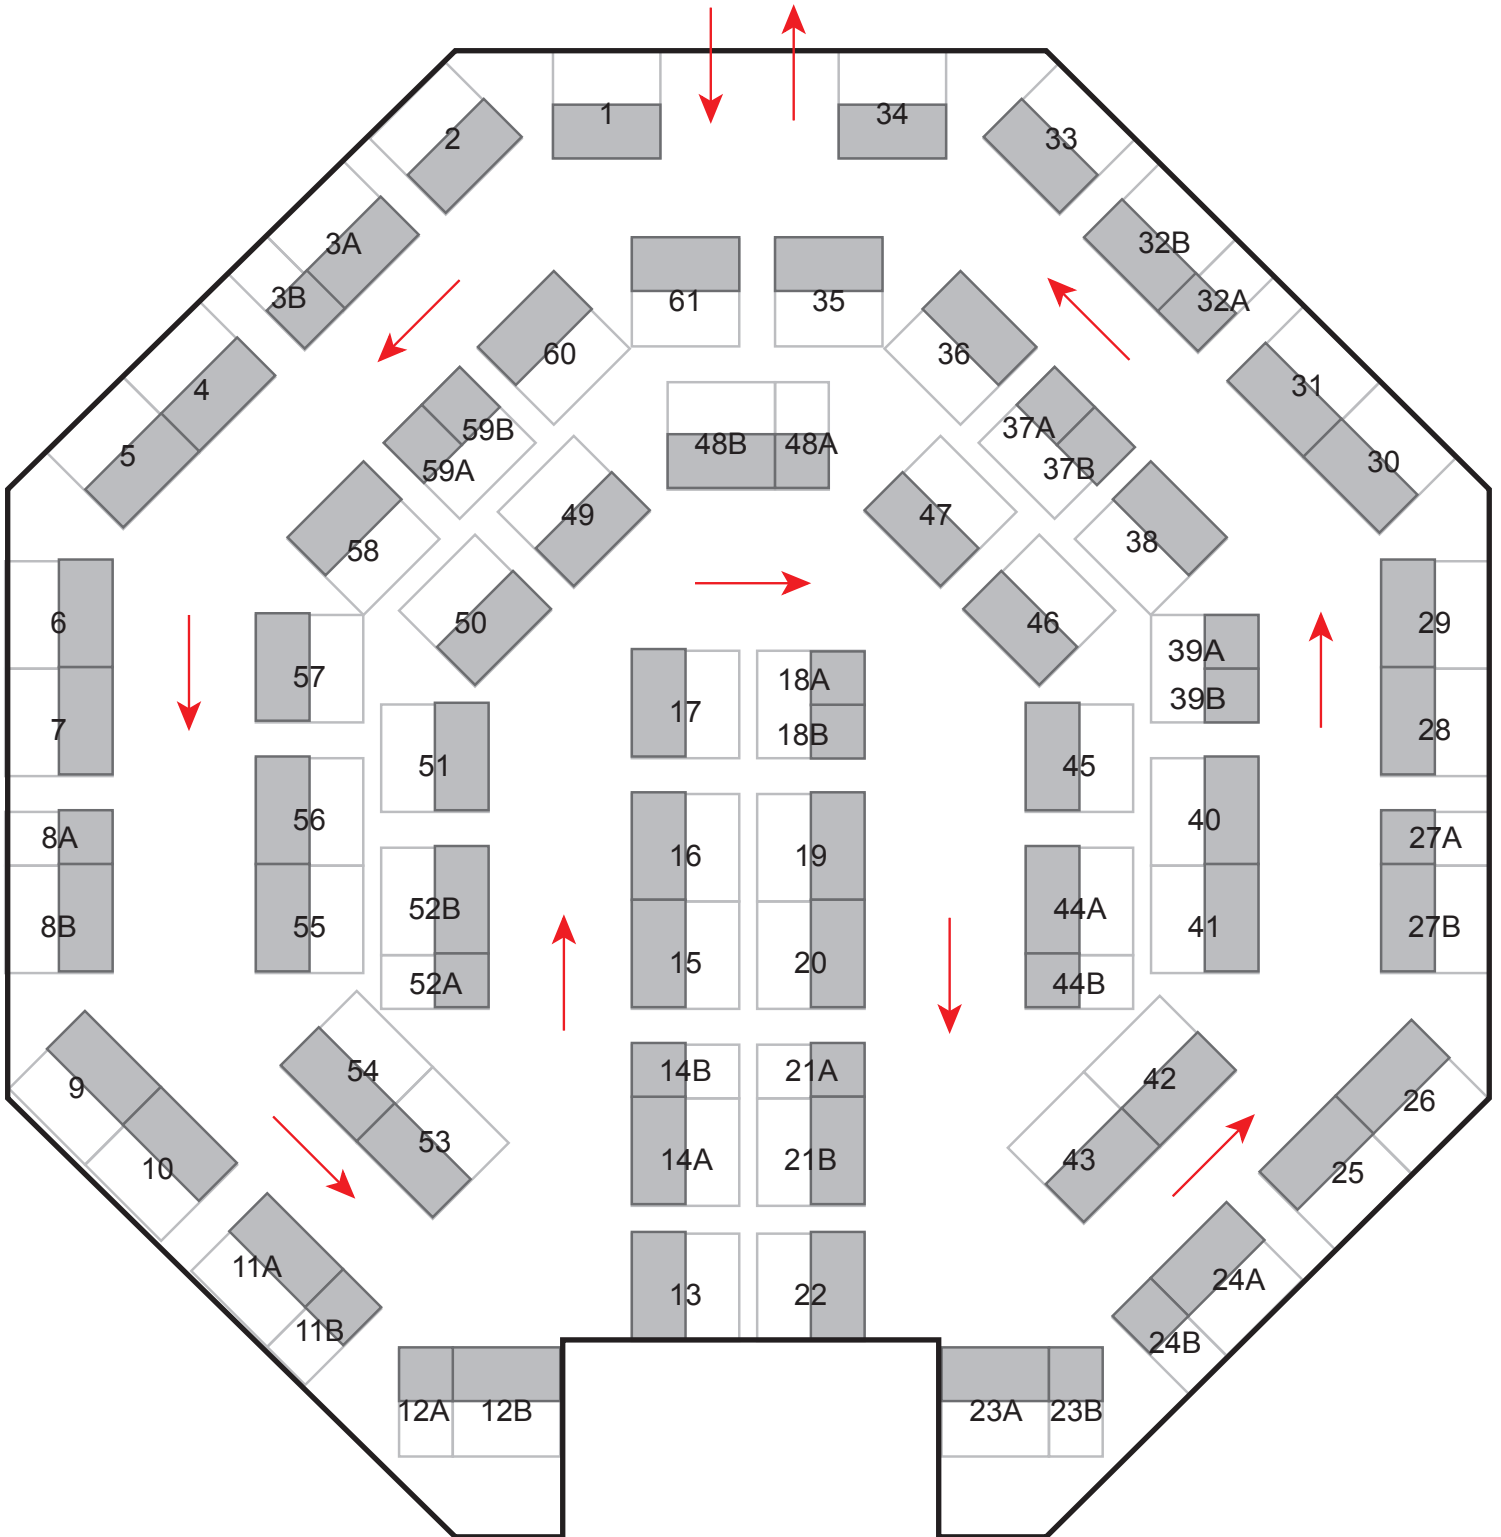

# The Fair

Proposed floorplan for Goodwood Park Hotel

Entrance / Exit

NB: Drawing is to scale however exact table configurations may change due to availability